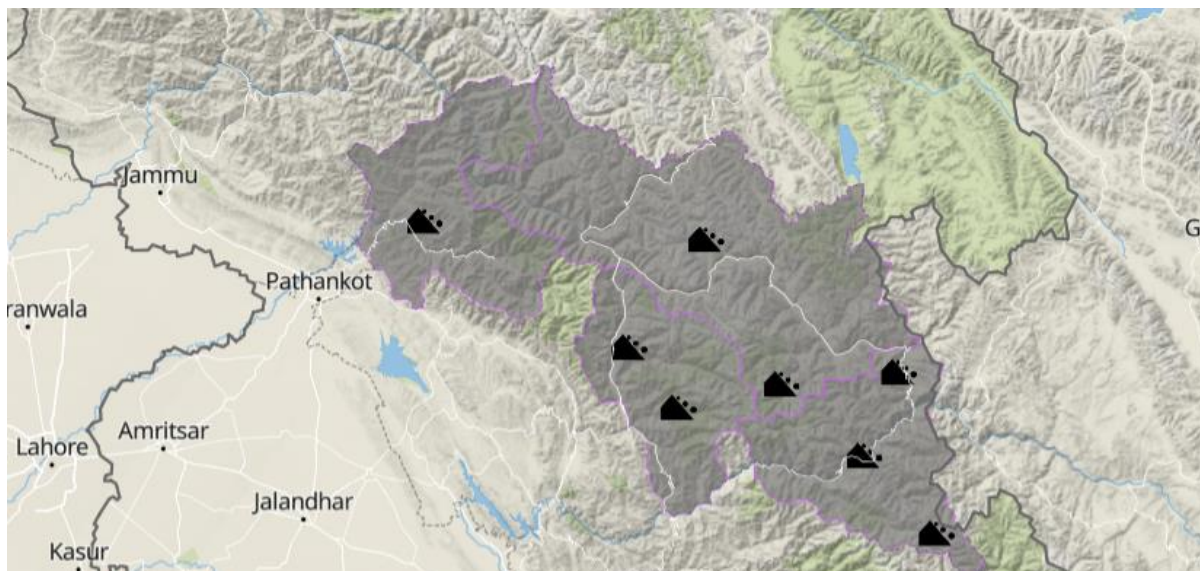

March 10, 2025

Global Alerts - East Zone

Avalanche – Pakistan and India

Affected Areas

Chamba, Kinaur, Kullu, Lahul and Spiti Districts of Himachal Pradesh, peaks in Indian Illegally Occupied Jammu and Kashmir as well as Gilgit Baltistan in Pakistan.

Duration

March 11-15, 2025

Hazard Types

Avalanche

Hazard Summary

Medium danger level avalanches are likely to occur.