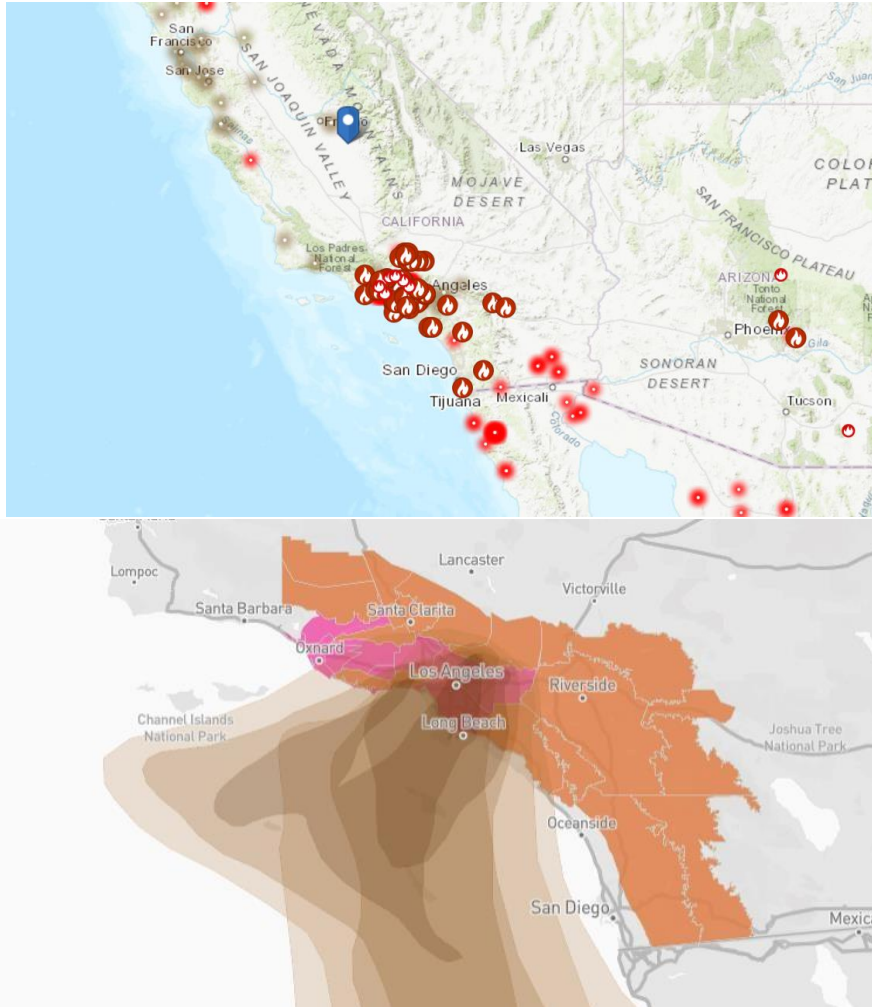

**Government of Pakistan
National Disaster Management Authority
Prime Minister's Office Islamabad**

Fire ongoing event, United States

Countries: United States

Hazard Type: Fire

Intensity: Moderate to Heavy

Expected Time of Occurrence: 07 Jan - 13 Jan 2025

Summary of Conditions:

Out-of-control wildfires are ripping across parts of Los Angeles. Southern California/Los Angeles County/Pacific Ocean - A mix of light to heavy density smoke was observed this evening in Southern California and the southern Pacific Coast as a result of the now five, destructive and extremely fast spreading wildfires located in Los Angeles County.