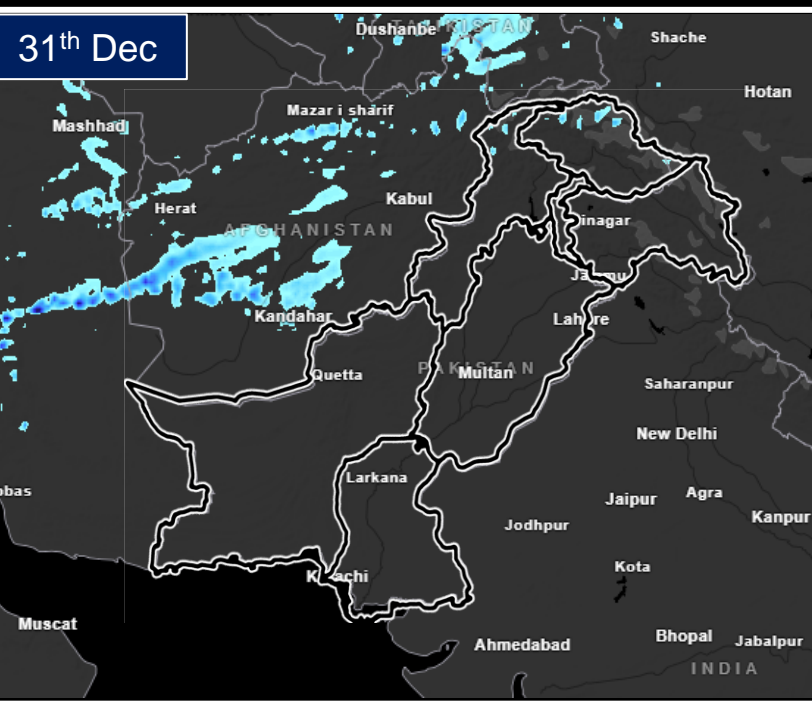

Weather Projection (27th Dec 2024 to 1st Jan 2025)

National Emergencies Operation Centre - National Disaster Management Authority

27th Dec

28th Dec

29th Dec

30th Dec

31th Dec

1st Jan

KP:
Cold weather is expected during the week, however cloudy weather with chances of isolated rainfall/ snowfall is expected at upper KP from 27th Dec to 1st Jan.

Punjab:
Dry weather along with moderate to high Fog during morning/night time, is expected all over the province from 27th Dec to 1st Jan. However cloudy weather with chances of isolated rainfall is expected in Potohar region and northeastern Punjab including Islamabad, Rawalpindi, Attock, Jehlum, Faisalabad, Gujrat, Gujranwala, Lahore, Narowal and surrounding areas during 27th Dec.

Balochistan:
Dry and cold weather along with moderate to high Fog during morning/night time, is expected all over the province from 27th Dec to 1st Jan.

Sindh:
Dry and cold weather along with moderate to high Fog during morning/night time, is expected all over the province from 27th Dec to 1st Jan.