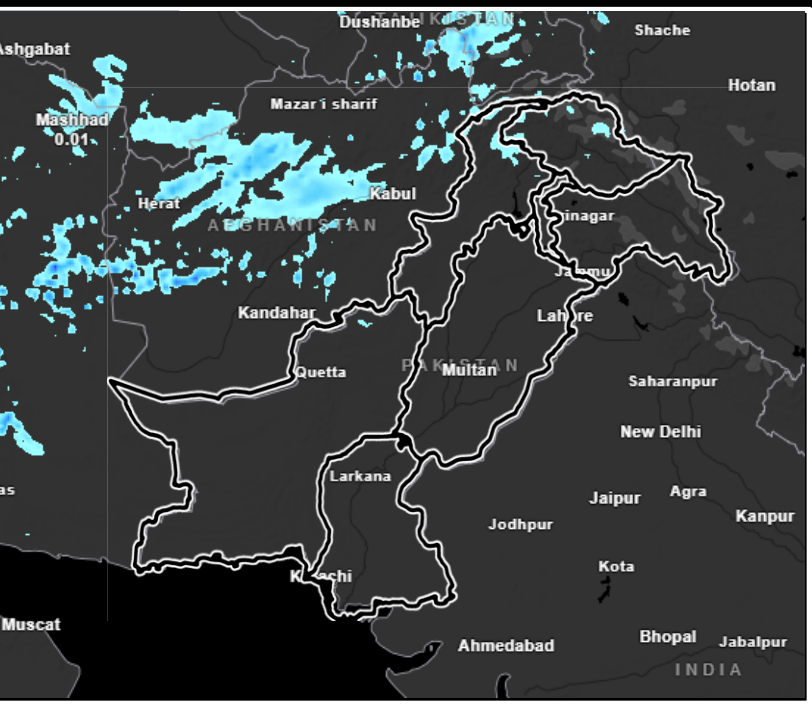

Weather Projection (27th Dec 2024 to 1st Jan 2025)

National Emergencies Operation Centre - National Disaster Management Authority

27th Dec

28th Dec

29th Dec

30th Dec

31th Dec

1st Jan

KP:
Cold weather is expected during the week, however cloudy weather with chances of isolated rainfall/ snowfall is expected at upper KP from 27th Dec to 1st Jan.

Punjab:
Dry weather along with moderate to high Fog during morning/night time, is expected all over the province from 27th Dec to 1st Jan. However cloudy weather with chances of isolated rainfall is expected in Potohar region and northeastern Punjab including Islamabad, Rawalpindi, Attock, Jehlum, Faisalabad, Gujrat, Gujranwala, Lahore, Narowal and surrounding areas during 27th Dec.

Balochistan:
Dry and cold weather along with moderate to high Fog during morning/night time, is expected all over the province from 27th Dec to 1st Jan.

Sindh:
Dry and cold weather along with moderate to high Fog during morning/night time, is expected all over the province from 27th Dec to 1st Jan.