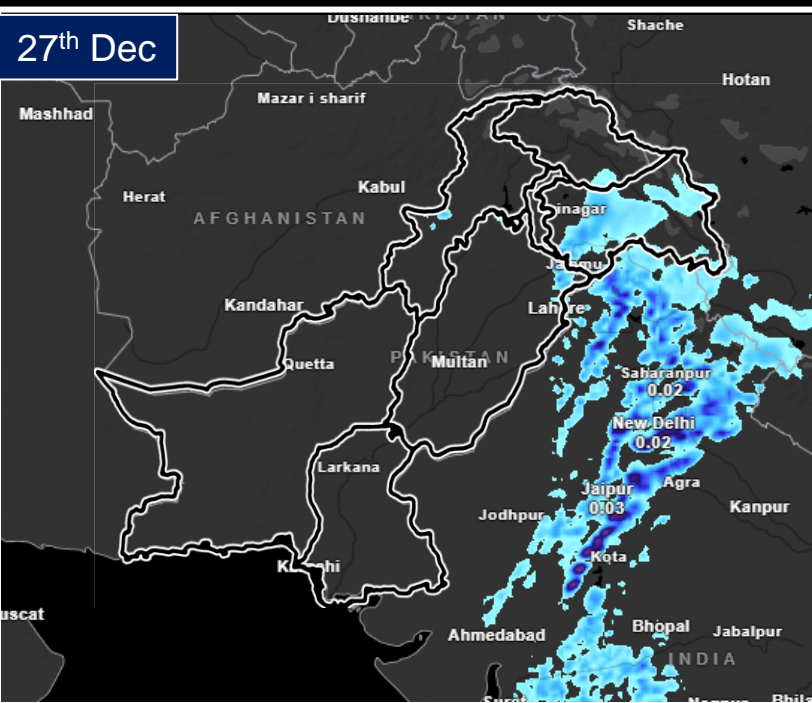

Weather Projection (27th Dec 2024 to 1st Jan 2025)

National Emergencies Operation Centre - National Disaster Management Authority

27th Dec

28th Dec

29th Dec

30th Dec

31th Dec

1st Jan

KP:
Cold weather is expected during the week, however cloudy weather with chances of isolated rainfall/ snowfall is expected at upper KP from 27th Dec to 1st Jan.

Punjab:
Dry weather along with moderate to high Fog during morning/night time, is expected all over the province from 27th Dec to 1st Jan. However cloudy weather with chances of isolated rainfall is expected in Potohar region and northeastern Punjab including Islamabad, Rawalpindi, Attock, Jehlum, Faisalabad, Gujrat, Gujranwala, Lahore, Narowal and surrounding areas during 27th Dec.

Balochistan:
Dry and cold weather along with moderate to high Fog during morning/night time, is expected all over the province from 27th Dec to 1st Jan.

Sindh:
Dry and cold weather along with moderate to high Fog during morning/night time, is expected all over the province from 27th Dec to 1st Jan.