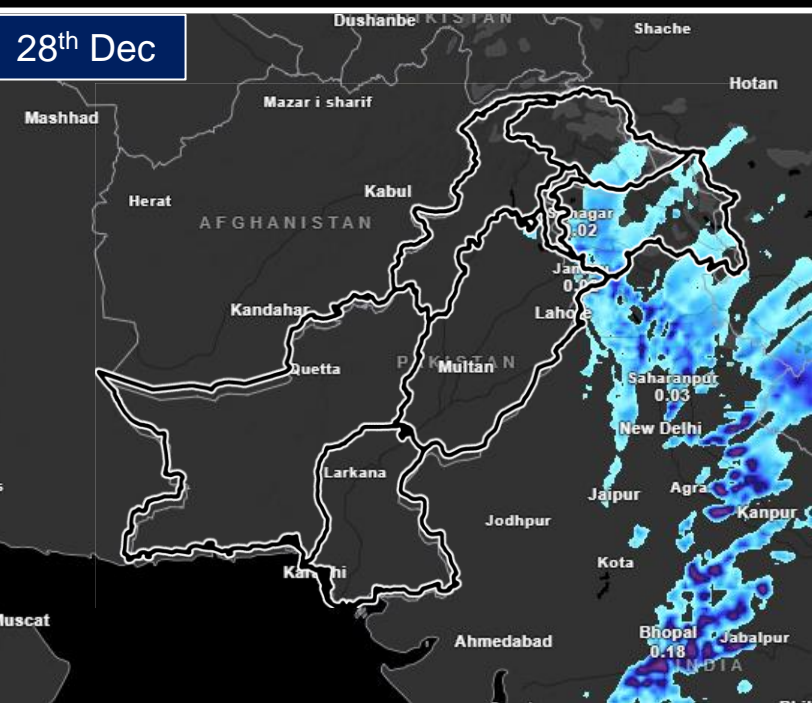

Weather Projection (27th Dec 2024 to 1st Jan 2025)

National Emergencies Operation Centre - National Disaster Management Authority

27th Dec

28th Dec

29th Dec

30th Dec

31th Dec

1st Jan

KP:
Cold weather is expected during the week, however cloudy weather with chances of isolated rainfall/ snowfall is expected at upper KP from 27th Dec to 1st Jan.

Punjab:
Dry weather along with moderate to high Fog during morning/night time, is expected all over the province from 27th Dec to 1st Jan. However cloudy weather with chances of isolated rainfall is expected in Potohar region and northeastern Punjab including Islamabad, Rawalpindi, Attock, Jehlum, Faisalabad, Gujrat, Gujranwala, Lahore, Narowal and surrounding areas during 27th Dec.

Balochistan:
Dry and cold weather along with moderate to high Fog during morning/night time, is expected all over the province from 27th Dec to 1st Jan.

Sindh:
Dry and cold weather along with moderate to high Fog during morning/night time, is expected all over the province from 27th Dec to 1st Jan.